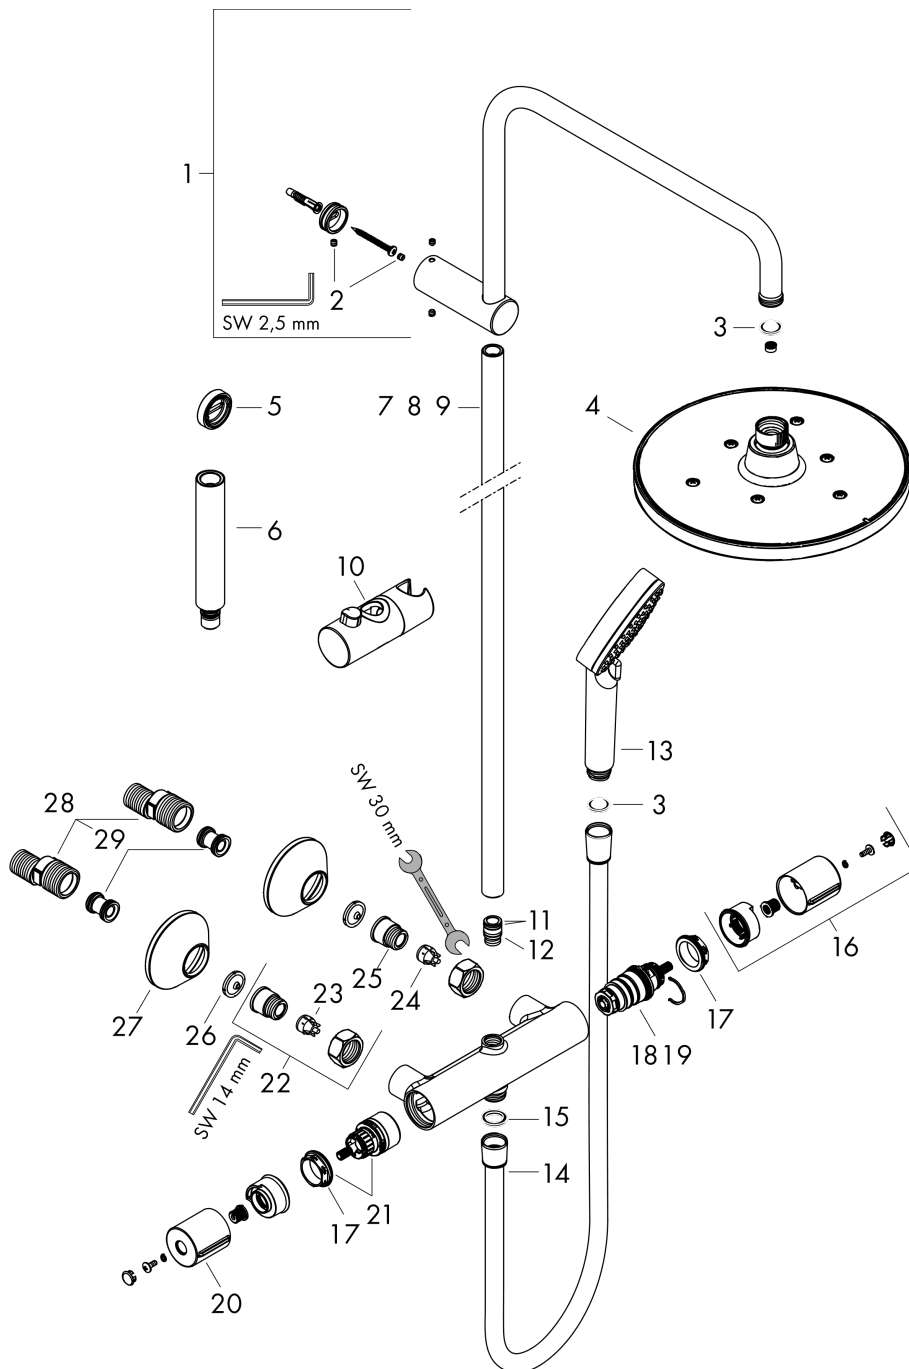

Vernis Blend
Showerpipe 240 1jet with thermostat
Finish: **Matt Black** Article Number: **26426670**

Exploded Drawing

Year of production: >10/22

Vernis Blend

Showerpipe 240 1jet with thermostat

Finish: **Matt Black** Article Number: **26426670**

Spare part list

Year of production: >10/22

Pos.	Description	Article Number	PC	PU
1	shower arm	93768670	63	1
2	hollow set screw M5x5	98446000	1	1
3	filter packing	94246000	1	1
4	head shower	26723670	98	1
5	tile-matching-disk 7 mm	93813670	55	1
6	extension 100 mm	94164670	59	1
7	pipe 845 mm	93906670	62	1
8	pipe 945 mm	93770670	62	1
9	pipe 1145 mm	93907670	62	1
10	O-ring 11x2	98127000	1	1
11	O-ring 12x2	98214000	1	1
12	support, assy	93729670	58	1
13	handshower	26270670	98	1
14	shower hose Isiflex'B 1,60 m	28276670	98	1
15	seal	98058000	1	1
16	handle for thermostat	93727670	59	1
17	nut	98913000	6	1
18	thermostat cartridge	98282000	14	1
19	cartridge for exchanged connections	92373000	18	1
20	handle	93731670	58	1
21	shut off unit with selector	98283000	12	1
22	connecting thread G½	93730670	59	1
23	non return valve (pressure-resistant up to 2 MPa)	93136000	8	1
24	non return valve	96737000	8	1
25	O-ring 16x2	98133000	1	1
26	filter packing	96922000	3	1
27	escutcheon Ø 70 mm	93718670	54	1
28	set of S-unions (±12 mm)	94140000	10	1
29	noise reduction	96429000	2	1