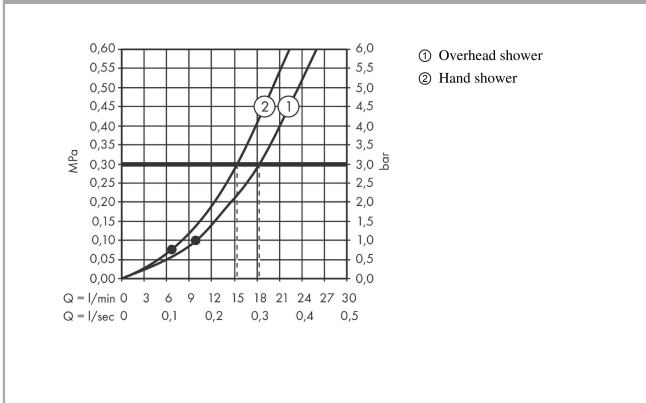

Vernis Blend
Showerpipe 240 1jet with thermostat
Finish: **Matt Black** Article Number: **26426670**

Product image

Scale drawing

Flowchart