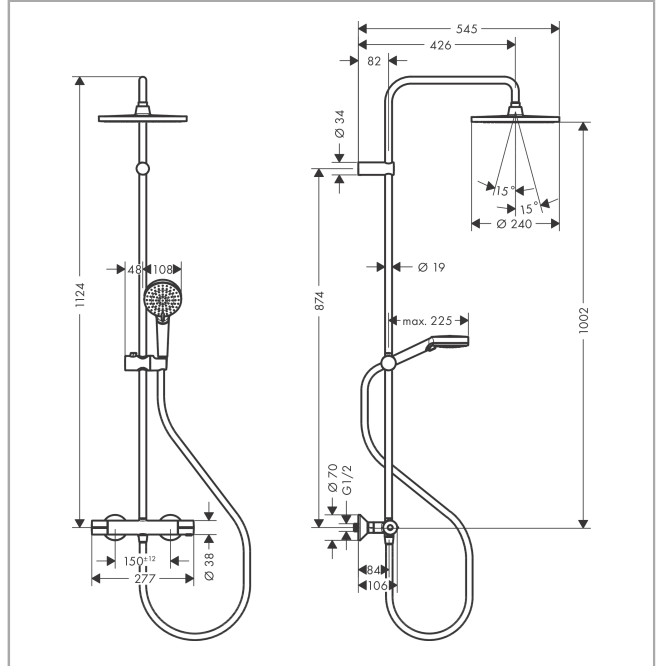

Scale drawing