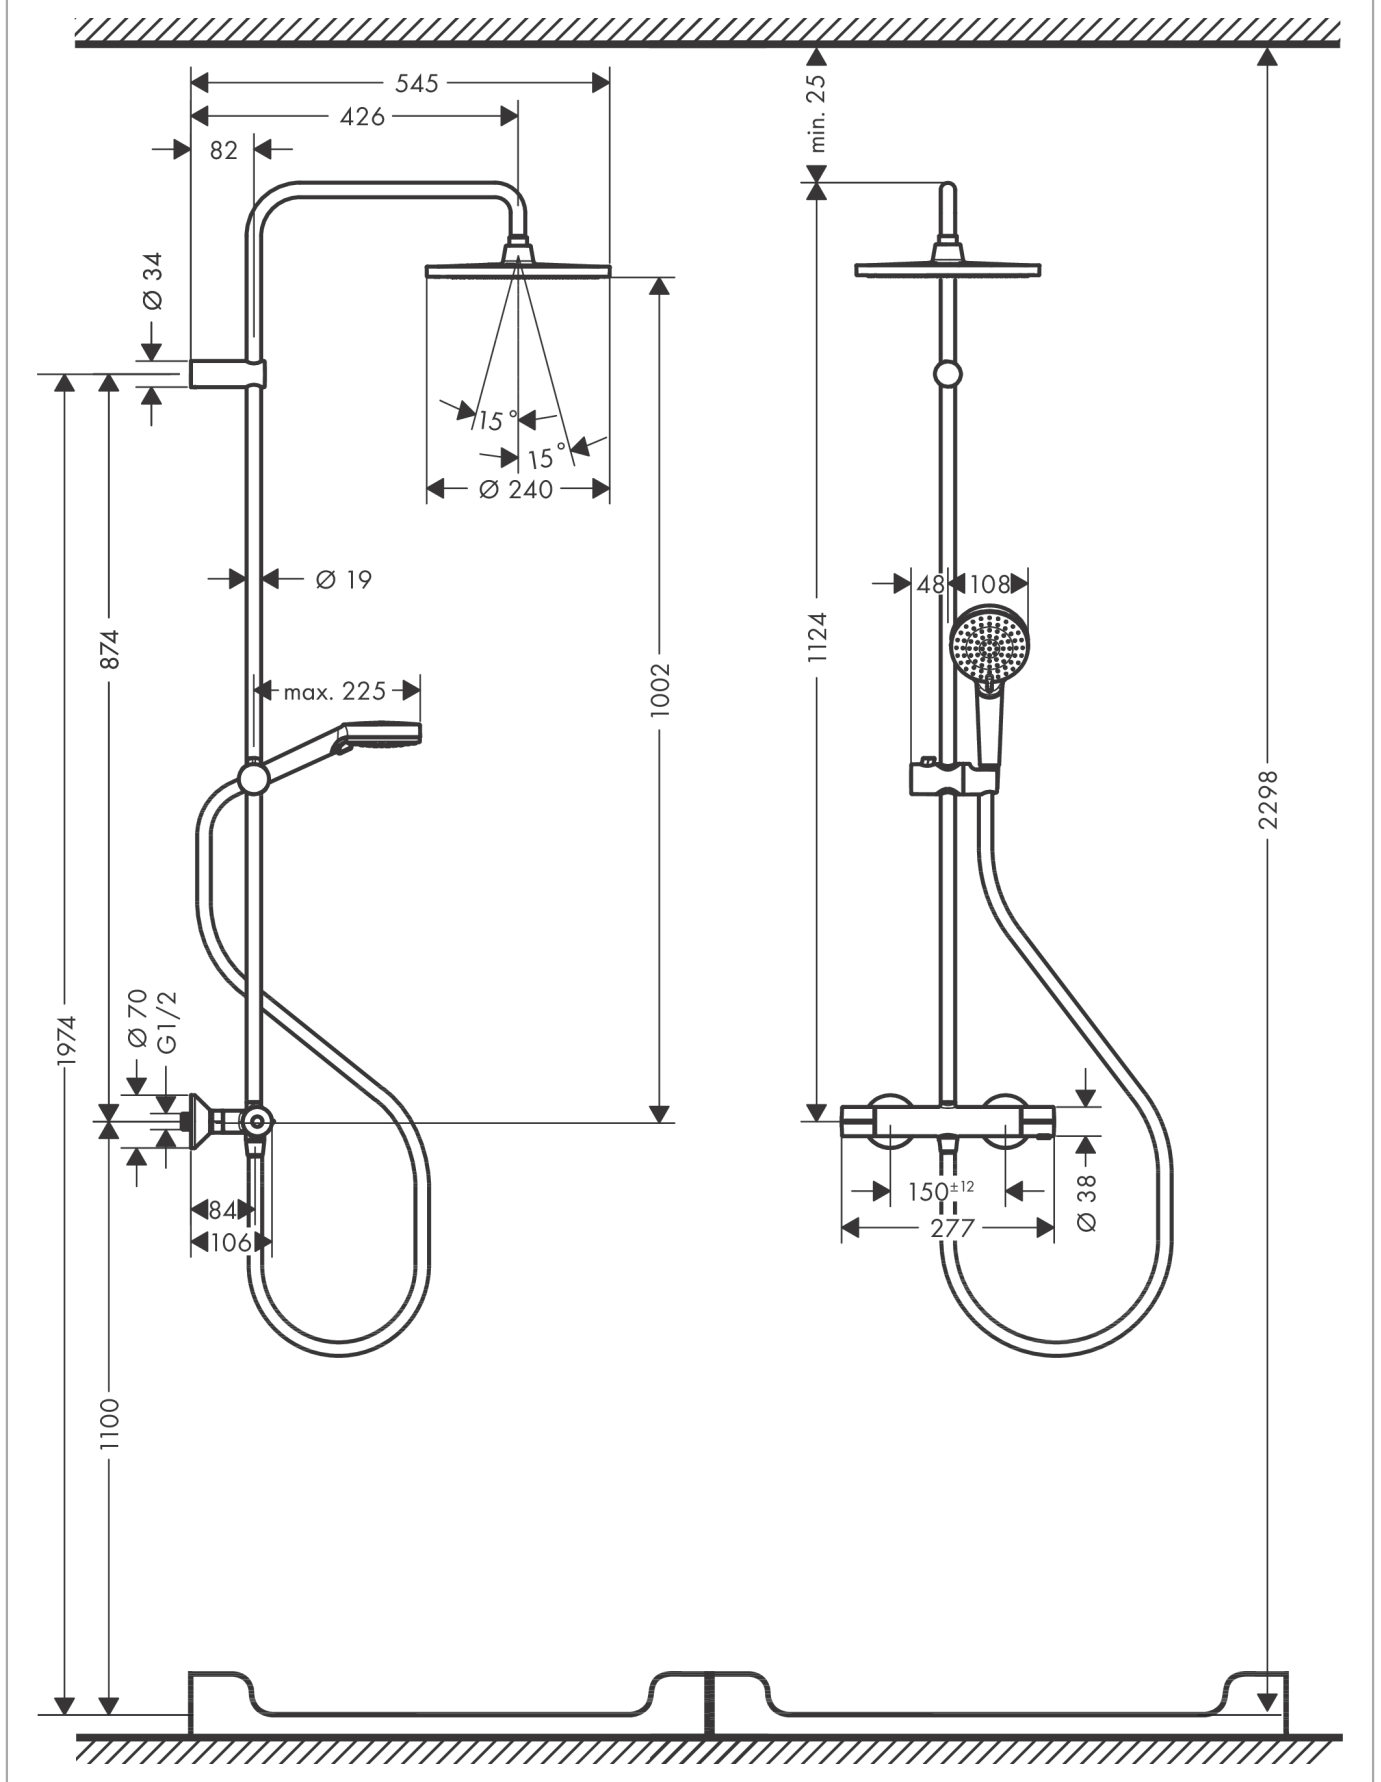

Vernis Blend
Showerpipe 240 1jet with thermostat
Finish: **Matt Black** Article Number: **26426670**

Installation examples